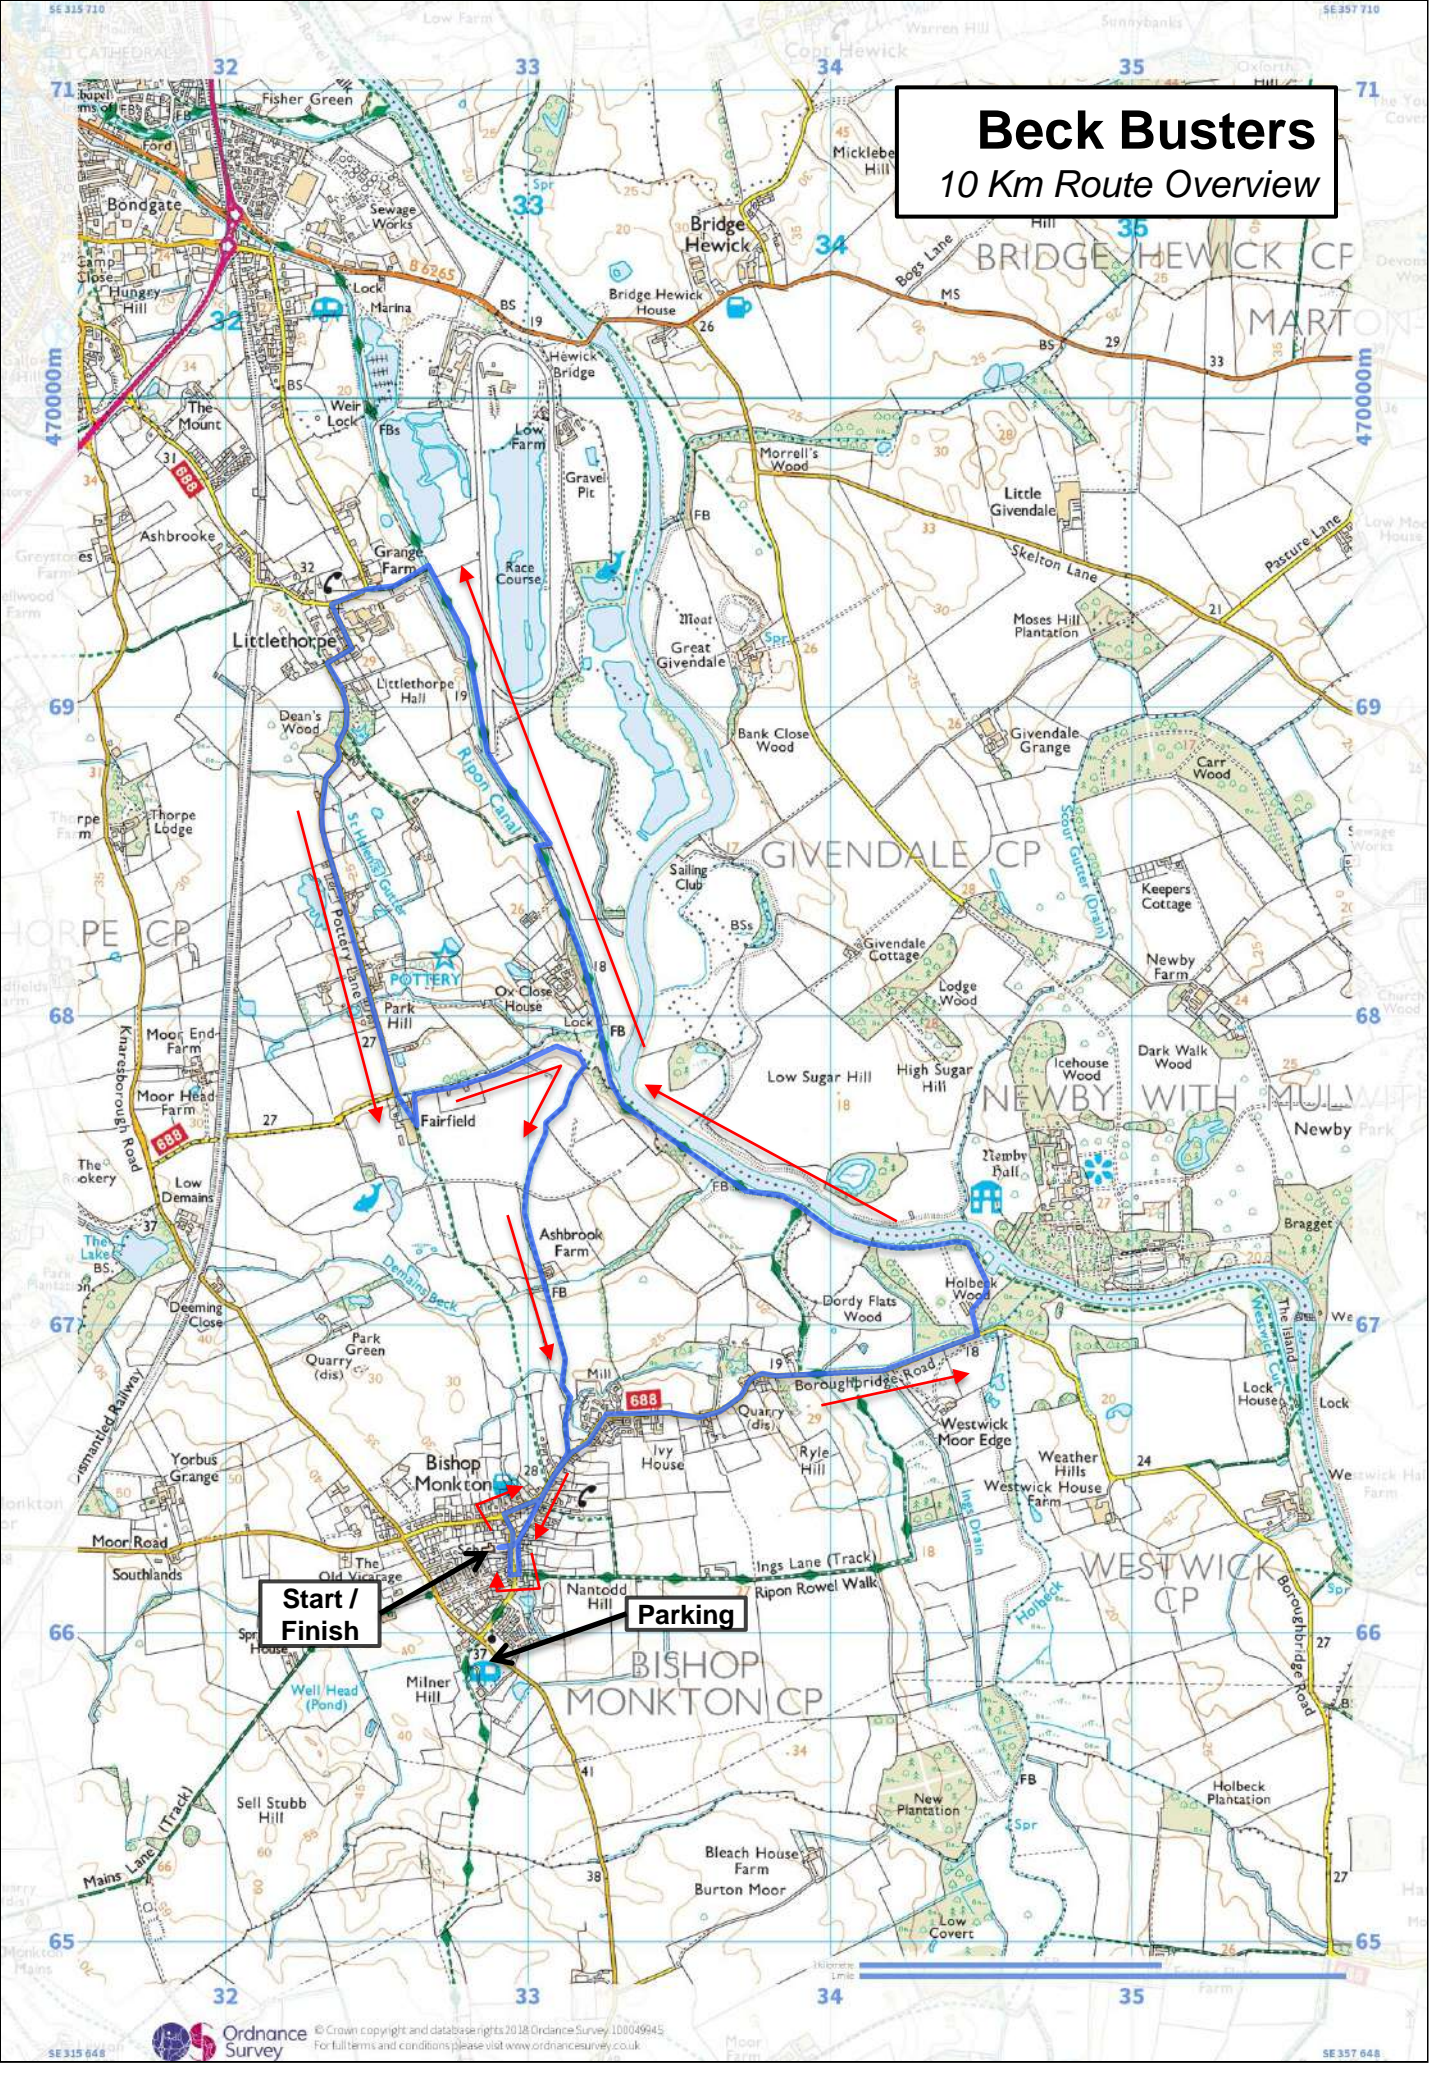

Beck Busters

10 Km Route Overview

Start / Finish

Parking

Beck Busters

2 Km Route Overview

Beck Busters Sign Locations

Beck Busters

Marshal Locations

Num	Location	Task
M1	SE 3295 6626	Warn traffic on St John's Road, South of the school. Towards end of race, cover the hairpin at the Mason's Arms.
M2	SE 3288 6637	Warn traffic on Hungate, West of Lamb and Flag
M3	SE 3306 6646	Warn traffic on Boroughbridge Road, at road bend near Ford. As runners return, direct them towards the ford and warn them of slips on entry and exit.
M4	SE 3327 6670	Warn traffic on Boroughbridge Road, at road bend near Renton Close
M5	SE 3450 6697	Warn traffic on Boroughbridge Road, at entrance to Bridging Site. Warn runners of cattle grid.
M6	SE 3414 6726	Open / Close gate to allow runners to pass.
M7	SE 3391 6738	Open / Close gate to allow runners to pass.
M8	SE 3324 6794	Manage access to 'kissing' gate entrance to lock area
M9	SE 3323 6800	Warn runners about proximity to water while exiting lock area
M10	SE 3304 6854	Ensure runners turn right over bridge. Warn about uneven ground.

Num	Location	Task
M11	SE 3268 6945	Ensure runners turn left over bridge. Warn about uneven ground.
M12	SE 3246 6939	Warn traffic on Littlethorpe Road. Ensure runners do not turn right
M13	SE 3233 6933	Warn traffic on Littlethorpe Road. Ensure runners turn left
M14	SE 3255 6775	Warn traffic on Pottery Lane. Ensure runners do not follow the road to the right
M15	SE 3320 6784	Hold gate open for runners. Ensure they do not get lost
M16	SE 3315 6777	Manage double gate
M17	SE 3302 6754	Hold gate open for runners. Warn about upcoming style
M18	SE 3306 6714	Mark turn-around point for 2 Km run. Hold gate open for runners. Give warning of upcoming cattle grid
M19	SE 3314 6658	Warn traffic on Boroughbridge road as runners join carriageway. For fun run, issue warning about cattle grid.