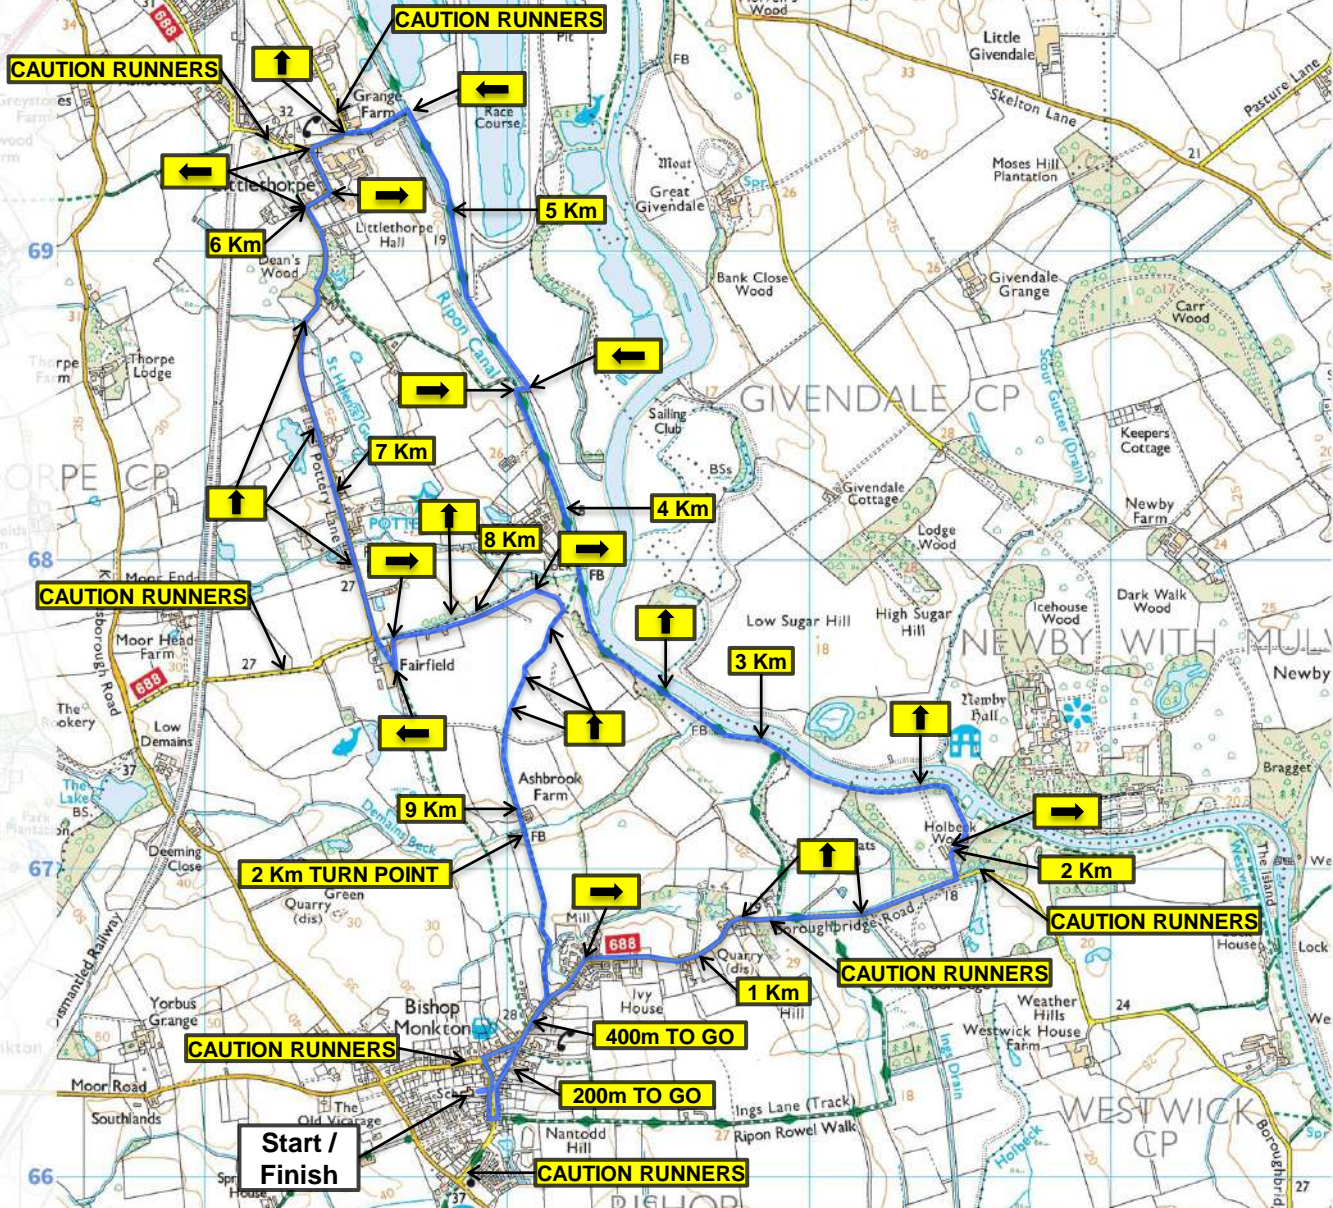

Beck Busters

10 Km Route Overview

Start / Finish

Parking

Beck Busters

2 Km Route Overview

Beck Busters Sign Locations

Beck Busters

Marshal Locations

Num	Location	Task
M1	SE 3295 6626	Warn traffic on St John's Road, South of the school. Towards end of race, cover the hairpin at the Mason's Arms.
M2	SE 3288 6637	Warn traffic on Hungate, West of Lamb and Flag
M3	SE 3306 6646	Warn traffic on Boroughbridge Road, at road bend near Ford. As runners return, direct them towards the ford and warn them of slips on entry and exit.
M4	SE 3327 6670	Warn traffic on Boroughbridge Road, at road bend near Renton Close
M5	SE 3450 6697	Warn traffic on Boroughbridge Road, at entrance to Bridging Site. Warn runners of cattle grid.
M6	SE 3414 6726	Open / Close gate to allow runners to pass.
M7	SE 3391 6738	Open / Close gate to allow runners to pass.
M8	SE 3324 6794	Manage access to 'kissing' gate entrance to lock area
M9	SE 3323 6800	Warn runners about proximity to water while exiting lock area
M10	SE 3304 6854	Ensure runners turn right over bridge. Warn about uneven ground.

Num	Location	Task
M11	SE 3268 6945	Ensure runners turn left over bridge. Warn about uneven ground.
M12	SE 3246 6939	Warn traffic on Littlethorpe Road. Ensure runners do not turn right
M13	SE 3233 6933	Warn traffic on Littlethorpe Road. Ensure runners turn left
M14	SE 3255 6775	Warn traffic on Pottery Lane. Ensure runners do not follow the road to the right
M15	SE 3320 6784	Hold gate open for runners. Ensure they do not get lost
M16	SE 3315 6777	Manage double gate
M17	SE 3302 6754	Hold gate open for runners. Warn about upcoming style
M18	SE 3306 6714	Mark turn-around point for 2 Km run. Hold gate open for runners. Give warning of upcoming cattle grid
M19	SE 3314 6658	Warn traffic on Boroughbridge road as runners join carriageway. For fun run, issue warning about cattle grid.