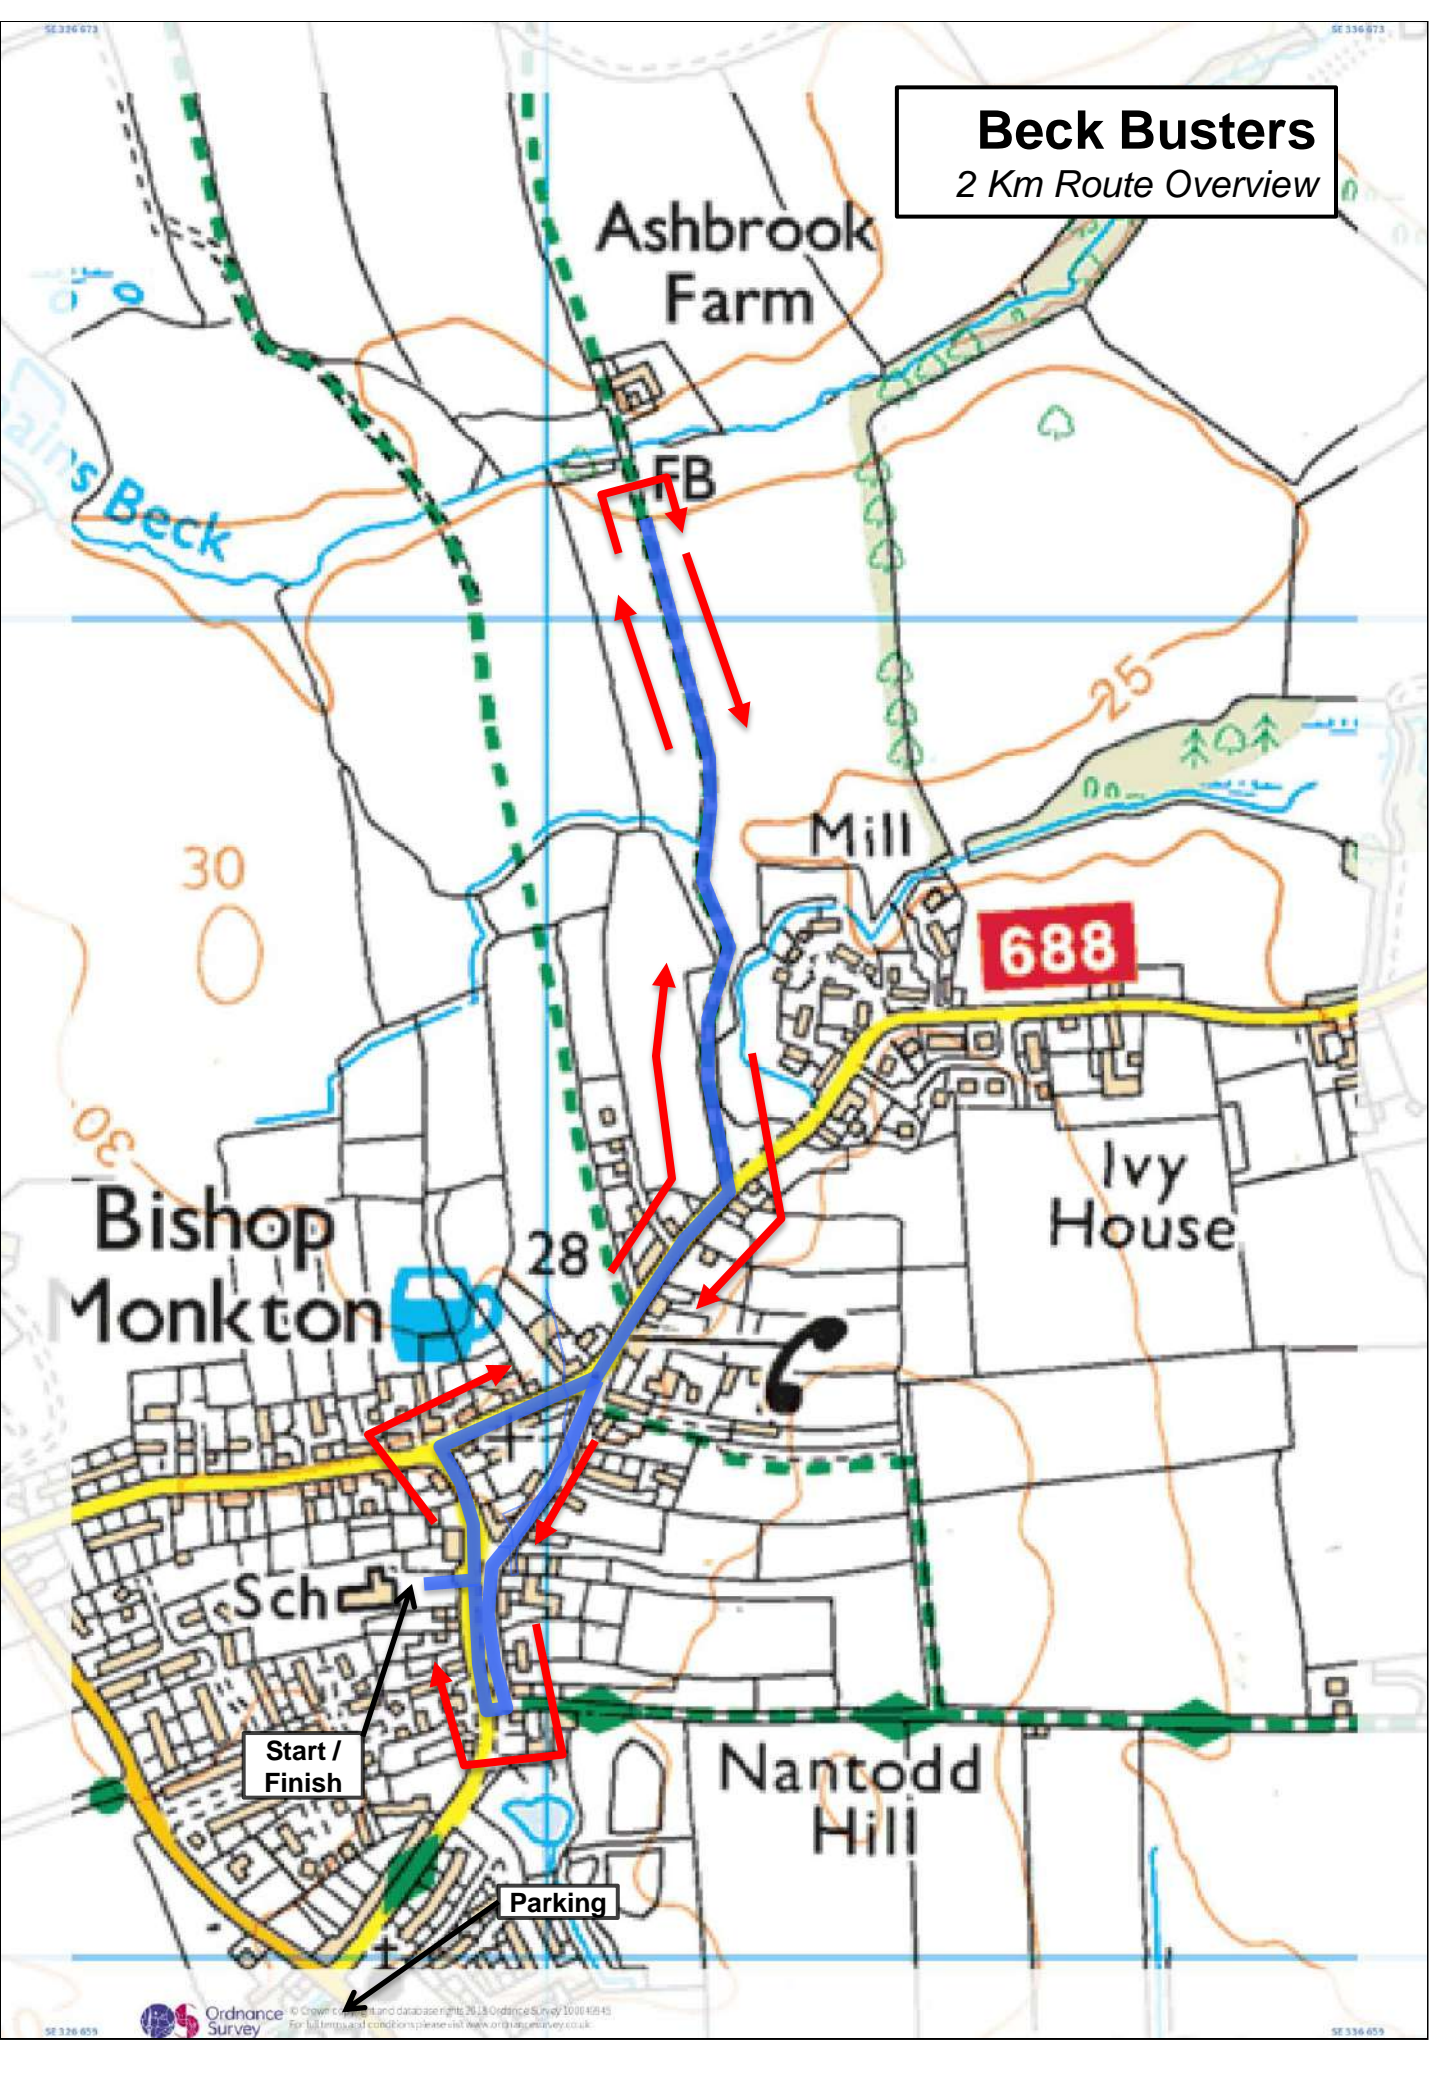

Beck Busters

10 Km Route Overview

Start / Finish

Parking

Beck Busters

2 Km Route Overview

Beck Busters Sign Locations

Beck Busters

Marshal Locations

Num	Location	Task
M1	SE 3295 6626	Warn traffic on St John's Road, South of the school. Towards end of race, cover the hairpin at the Mason's Arms.
M2	SE 3288 6637	Warn traffic on Hungate, West of Lamb and Flag
M3	SE 3306 6646	Warn traffic on Boroughbridge Road, at road bend near Ford. As runners return, direct them towards the ford and warn them of slips on entry and exit.
M4	SE 3327 6670	Warn traffic on Boroughbridge Road, at road bend near Renton Close
M5	SE 3450 6697	Warn traffic on Boroughbridge Road, at entrance to Bridging Site. Warn runners of cattle grid.
M6	SE 3414 6726	Open / Close gate to allow runners to pass.
M7	SE 3391 6738	Open / Close gate to allow runners to pass.
M8	SE 3324 6794	Manage access to 'kissing' gate entrance to lock area
M9	SE 3323 6800	Warn runners about proximity to water while exiting lock area
M10	SE 3304 6854	Ensure runners turn right over bridge. Warn about uneven ground.

Num	Location	Task
M11	SE 3268 6945	Ensure runners turn left over bridge. Warn about uneven ground.
M12	SE 3246 6939	Warn traffic on Littlethorpe Road. Ensure runners do not turn right
M13	SE 3233 6933	Warn traffic on Littlethorpe Road. Ensure runners turn left
M14	SE 3255 6775	Warn traffic on Pottery Lane. Ensure runners do not follow the road to the right
M15	SE 3320 6784	Hold gate open for runners. Ensure they do not get lost
M16	SE 3315 6777	Manage double gate
M17	SE 3302 6754	Hold gate open for runners. Warn about upcoming style
M18	SE 3306 6714	Mark turn-around point for 2 Km run. Hold gate open for runners. Give warning of upcoming cattle grid
M19	SE 3314 6658	Warn traffic on Boroughbridge road as runners join carriageway. For fun run, issue warning about cattle grid.